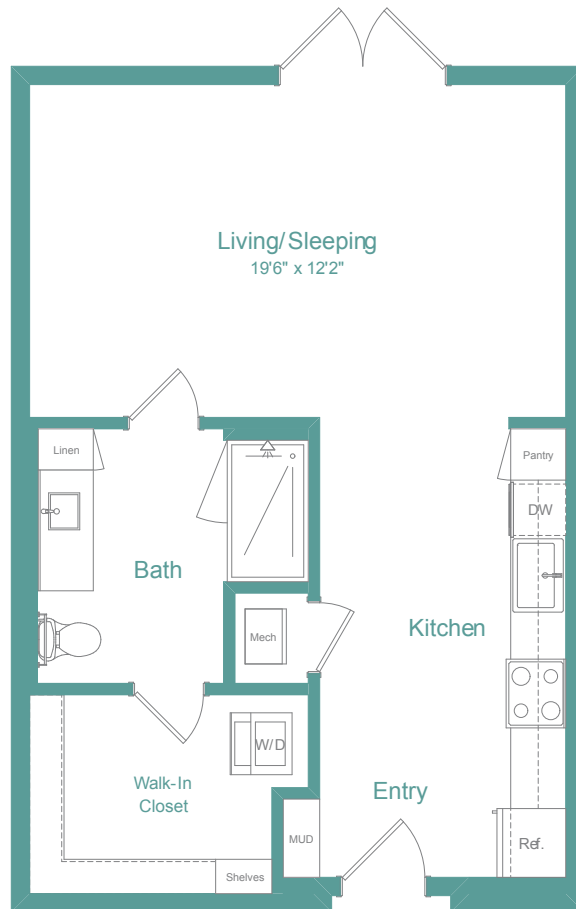

E2A

STUDIO | 1 BATH

617

SQ. FT.

5500 Broadway | San Antonio, TX 78209

livemagnoliaheights.com

Floor plans are artist's rendering. All dimensions are approximate. Actual product and specifications may vary in dimension or detail. Not all features are available in every apartment. Prices and availability are subject to change. Please see a representative for details.