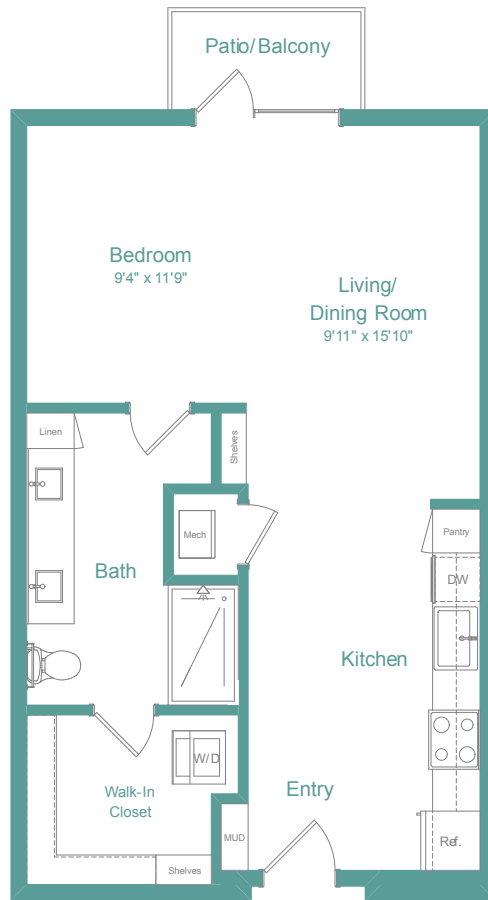

E2

STUDIO | 1 BATH

659

SQ. FT.

5500 Broadway | San Antonio, TX 78209

livemagnoliaheights.com

Floor plans are artist's rendering. All dimensions are approximate. Actual product and specifications may vary in dimension or detail. Not all features are available in every apartment. Prices and availability are subject to change. Please see a representative for details.