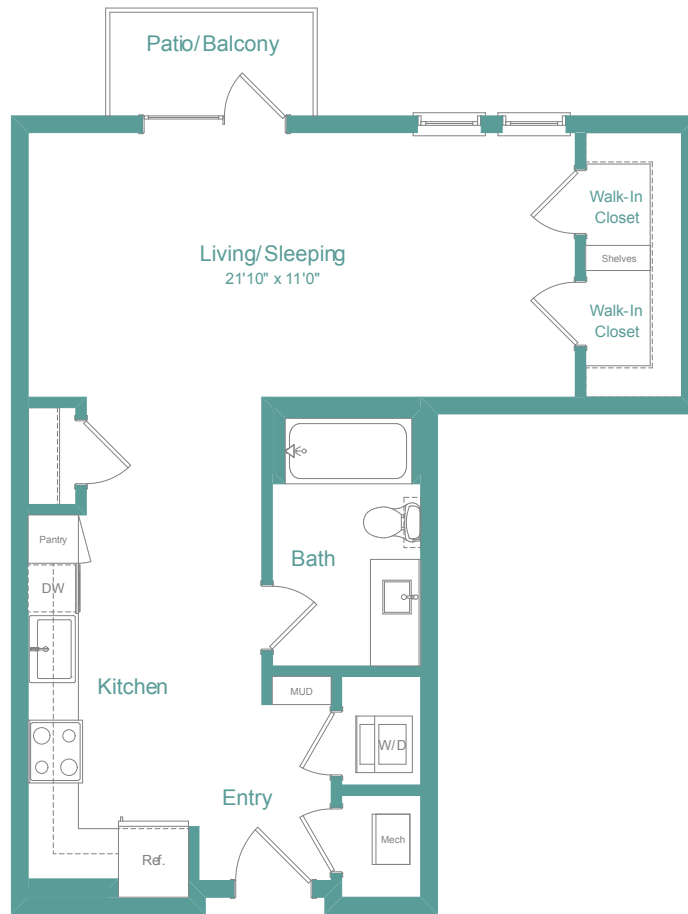

E1

STUDIO | 1 BATH

587

SQ. FT.

	5500 Broadway San Antonio, TX 78209
	livemagnoliaheights.com

Floor plans are artist's rendering. All dimensions are approximate. Actual product and specifications may vary in dimension or detail. Not all features are available in every apartment. Prices and availability are subject to change. Please see a representative for details.