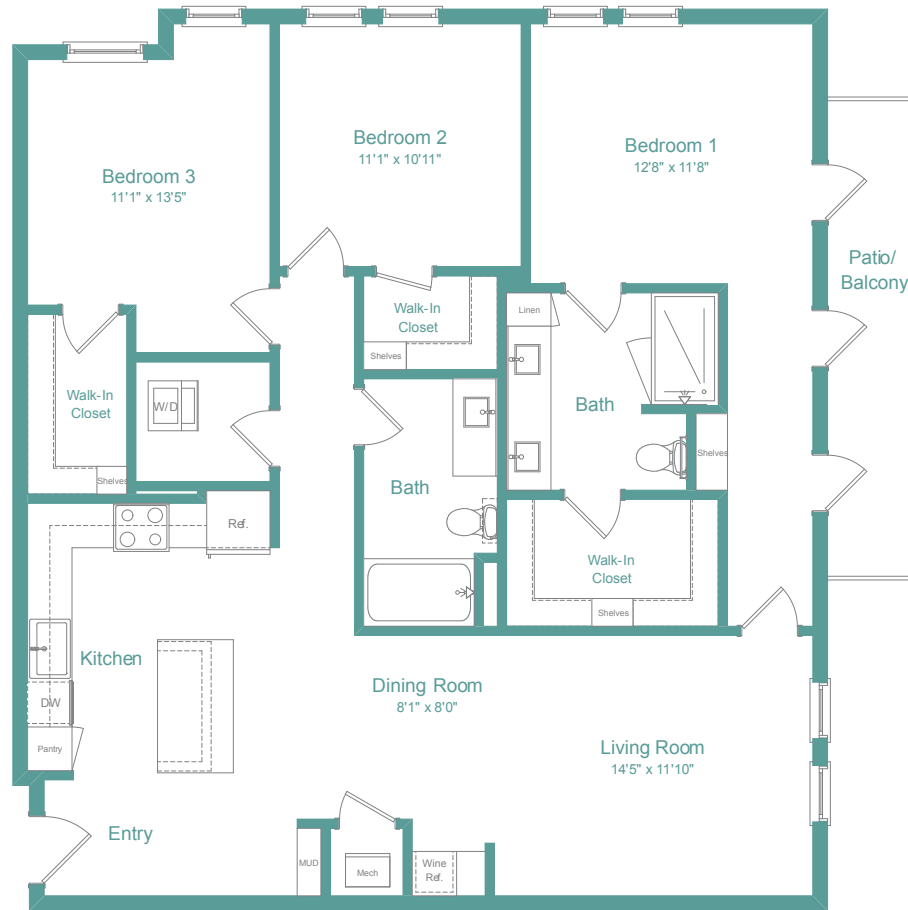

C2A

3 BED | 2 BATH

1410

SQ. FT.

	5500 Broadway San Antonio, TX 78209
	livemagnoliaheights.com

Floor plans are artist's rendering. All dimensions are approximate. Actual product and specifications may vary in dimension or detail. Not all features are available in every apartment. Prices and availability are subject to change. Please see a representative for details.