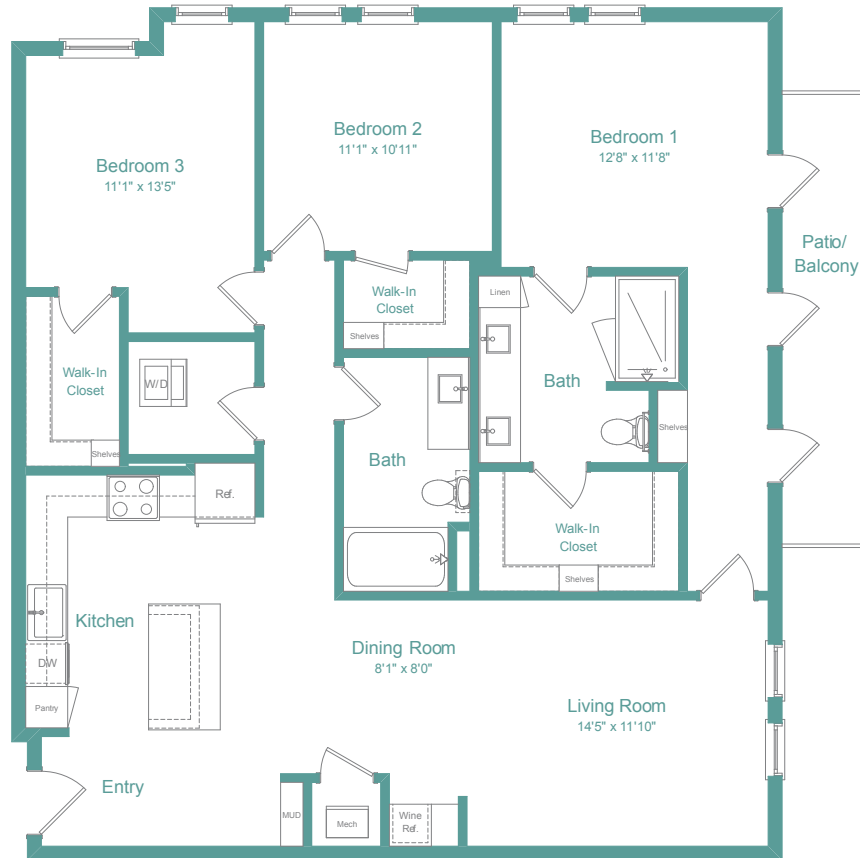

C1A

3 BED | 2 BATH

1493

SQ. FT.

	5500 Broadway San Antonio, TX 78209
	livemagnoliaheights.com

Floor plans are artist's rendering. All dimensions are approximate. Actual product and specifications may vary in dimension or detail. Not all features are available in every apartment. Prices and availability are subject to change. Please see a representative for details.