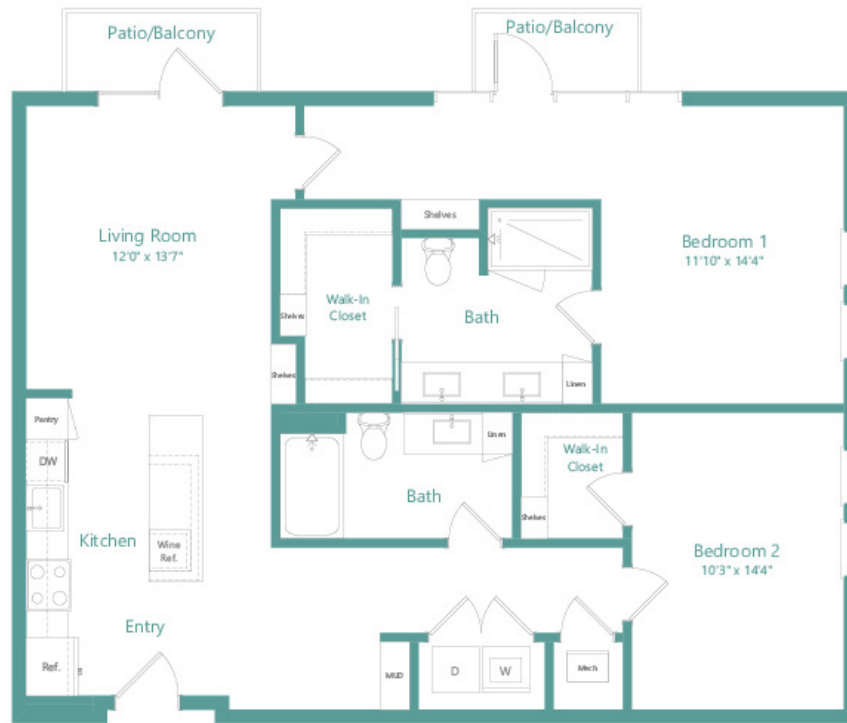

# B8

2 BED | 2 BATH

# 1208

SQ. FT.

	5500 Broadway   San Antonio, TX 78209
	<a href="http://livemagnoliaheights.com">livemagnoliaheights.com</a>

*Floor plans are artist's rendering. All dimensions are approximate. Actual product and specifications may vary in dimension or detail. Not all features are available in every apartment. Prices and availability are subject to change. Please see a representative for details.*