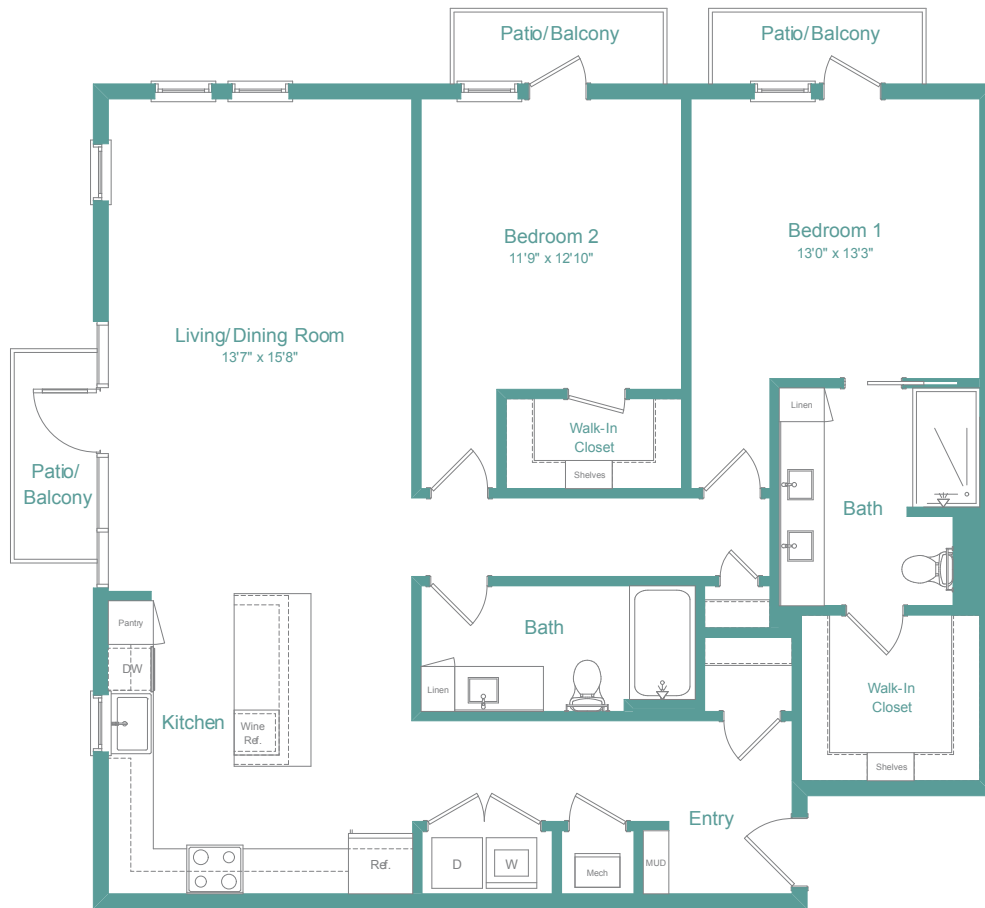

# B6A

2 BED | 2 BATH

# 1259

SQ. FT.

	5500 Broadway   San Antonio, TX 78209
	<a href="http://livemagnoliaheights.com">livemagnoliaheights.com</a>

*Floor plans are artist's rendering. All dimensions are approximate. Actual product and specifications may vary in dimension or detail. Not all features are available in every apartment. Prices and availability are subject to change. Please see a representative for details.*