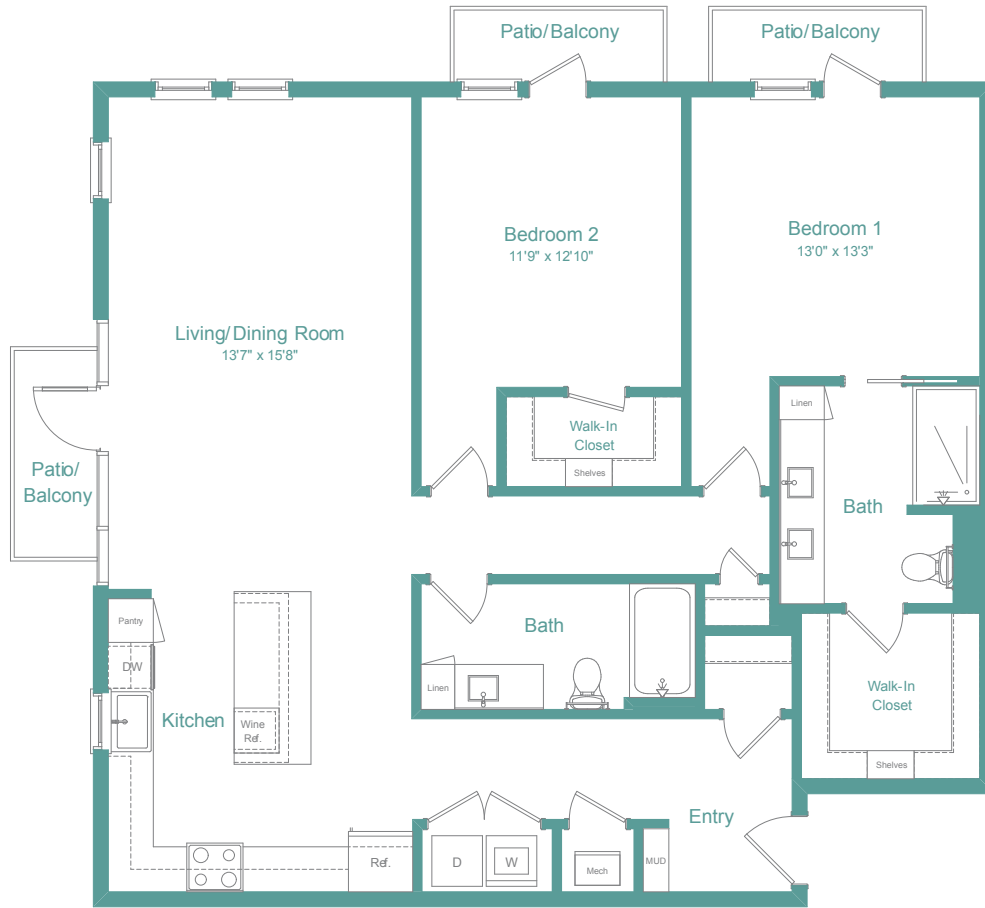

# B61

2 BED | 2 BATH

# 1444

SQ. FT.

	5500 Broadway   San Antonio, TX 78209
	<a href="http://livemagnoliaheights.com">livemagnoliaheights.com</a>

*Floor plans are artist's rendering. All dimensions are approximate. Actual product and specifications may vary in dimension or detail. Not all features are available in every apartment. Prices and availability are subject to change. Please see a representative for details.*