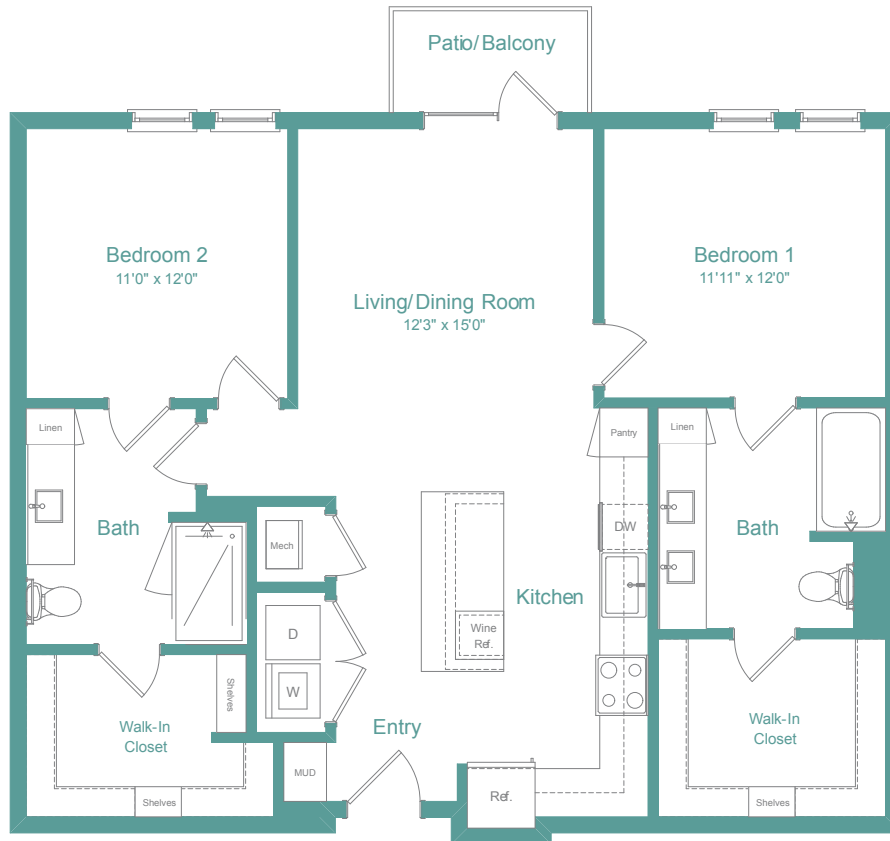

B5A

2 BED | 2 BATH

1206

SQ. FT.

	5500 Broadway San Antonio, TX 78209
	livemagnoliaheights.com

Floor plans are artist's rendering. All dimensions are approximate. Actual product and specifications may vary in dimension or detail. Not all features are available in every apartment. Prices and availability are subject to change. Please see a representative for details.