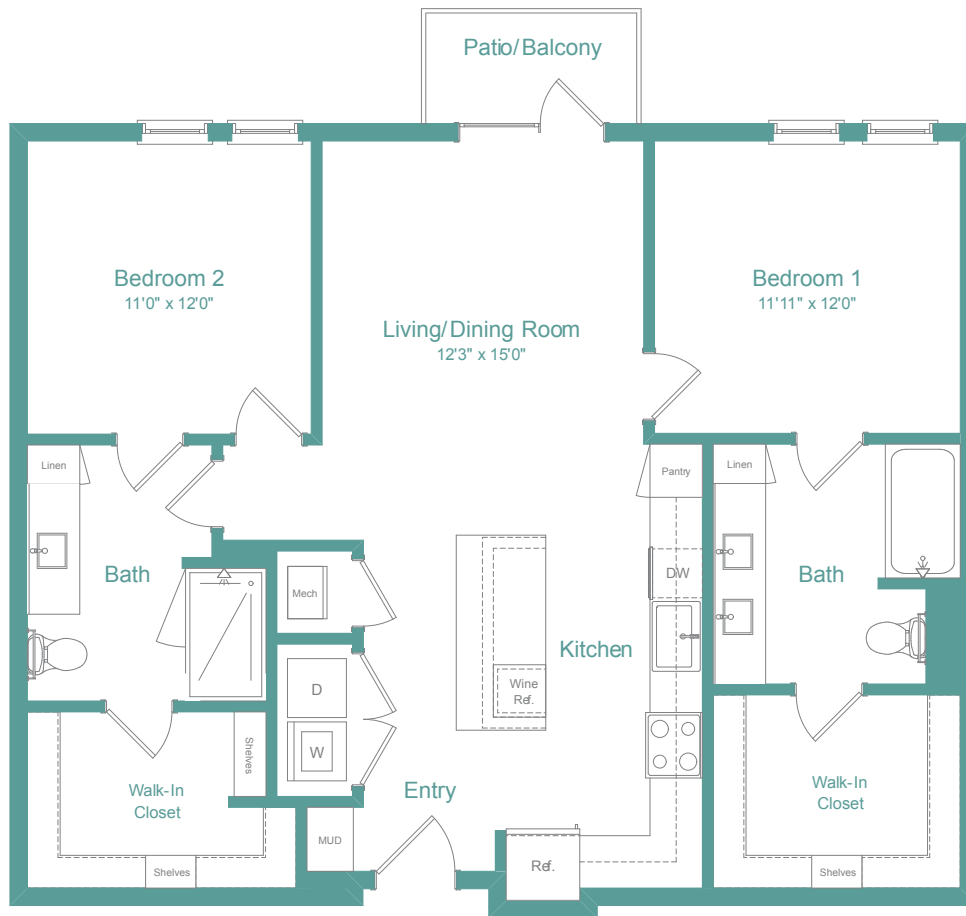

# B4G

2 BED | 2 BATH

# 1213

SQ. FT.

 <p>MAGNOLIA HEIGHTS</p>	5500 Broadway   San Antonio, TX 78209
	<a href="http://livemagnoliaheights.com">livemagnoliaheights.com</a>

Floor plans are artist's rendering. All dimensions are approximate. Actual product and specifications may vary in dimension or detail. Not all features are available in every apartment. Prices and availability are subject to change. Please see a representative for details.