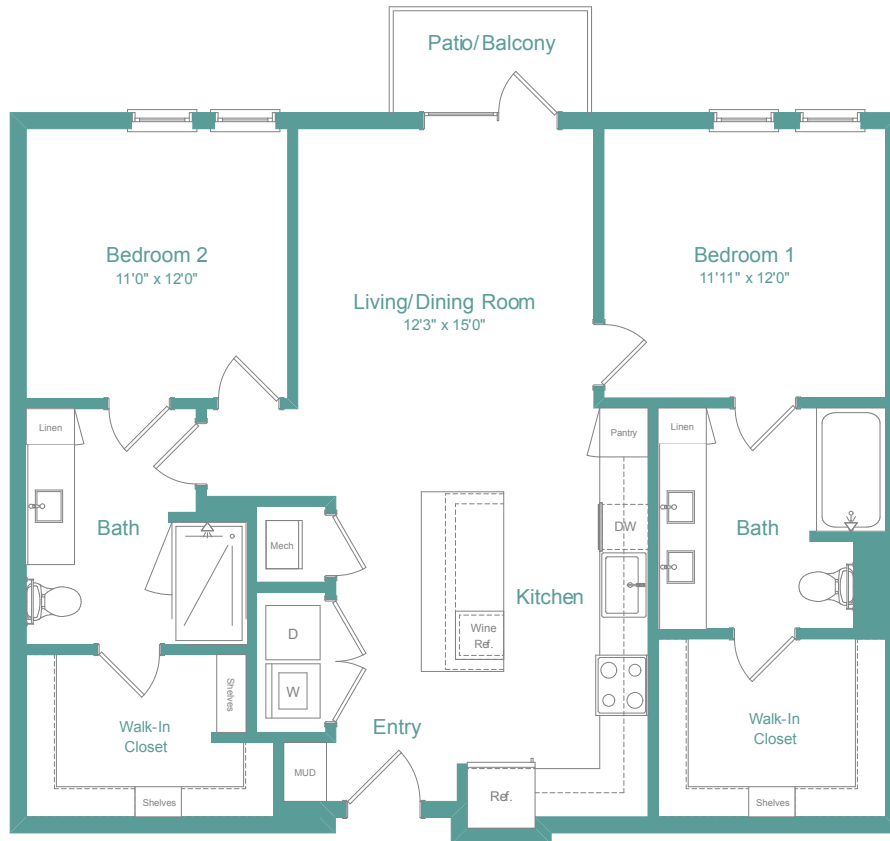

B4F

2 BED | 2 BATH

1200

SQ. FT.

5500 Broadway | San Antonio, TX 78209

livemagnoliaheights.com

Floor plans are artist's rendering. All dimensions are approximate. Actual product and specifications may vary in dimension or detail. Not all features are available in every apartment. Prices and availability are subject to change. Please see a representative for details.