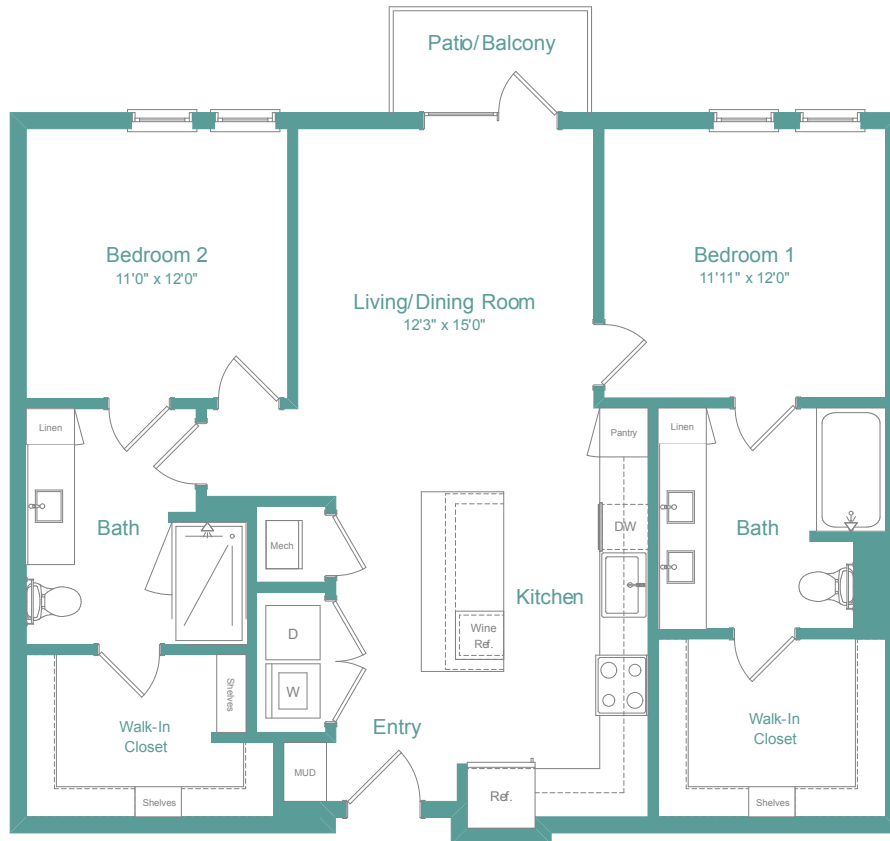

B4E

2 BED | 2 BATH

1191

SQ. FT.

| | |
|---|--|
|  | 5500 Broadway San Antonio, TX 78209 |
| | livemagnoliaheights.com |

Floor plans are artist's rendering. All dimensions are approximate. Actual product and specifications may vary in dimension or detail. Not all features are available in every apartment. Prices and availability are subject to change. Please see a representative for details.