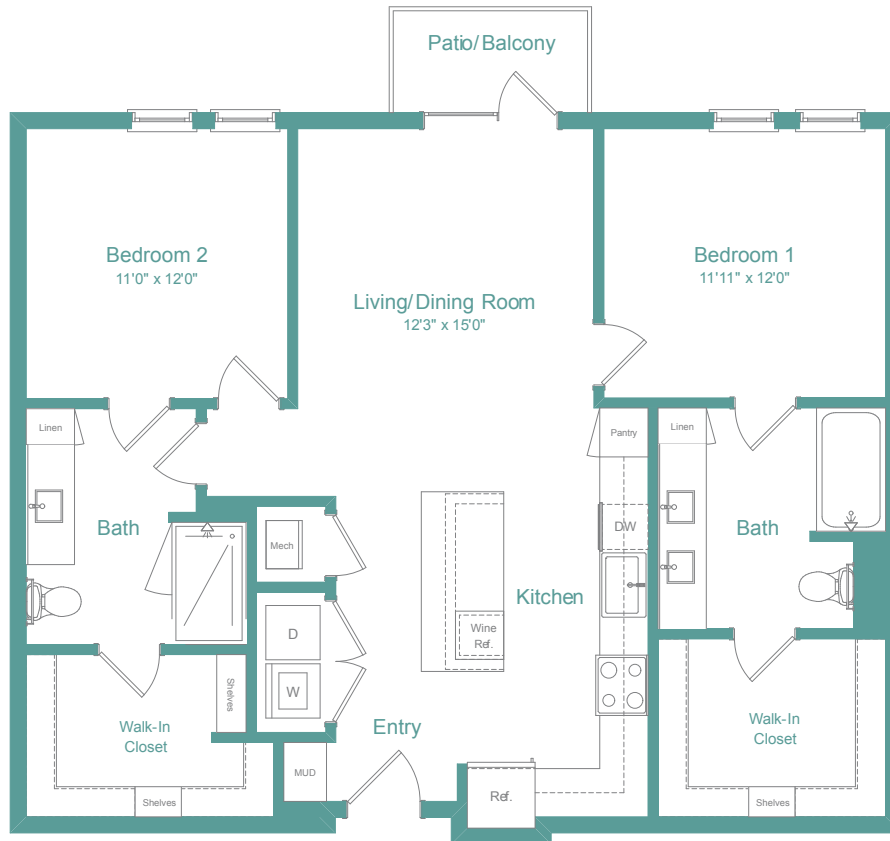

B4D

2 BED | 2 BATH

1182

SQ. FT.

	5500 Broadway San Antonio, TX 78209
	livemagnoliaheights.com

Floor plans are artist's rendering. All dimensions are approximate. Actual product and specifications may vary in dimension or detail. Not all features are available in every apartment. Prices and availability are subject to change. Please see a representative for details.