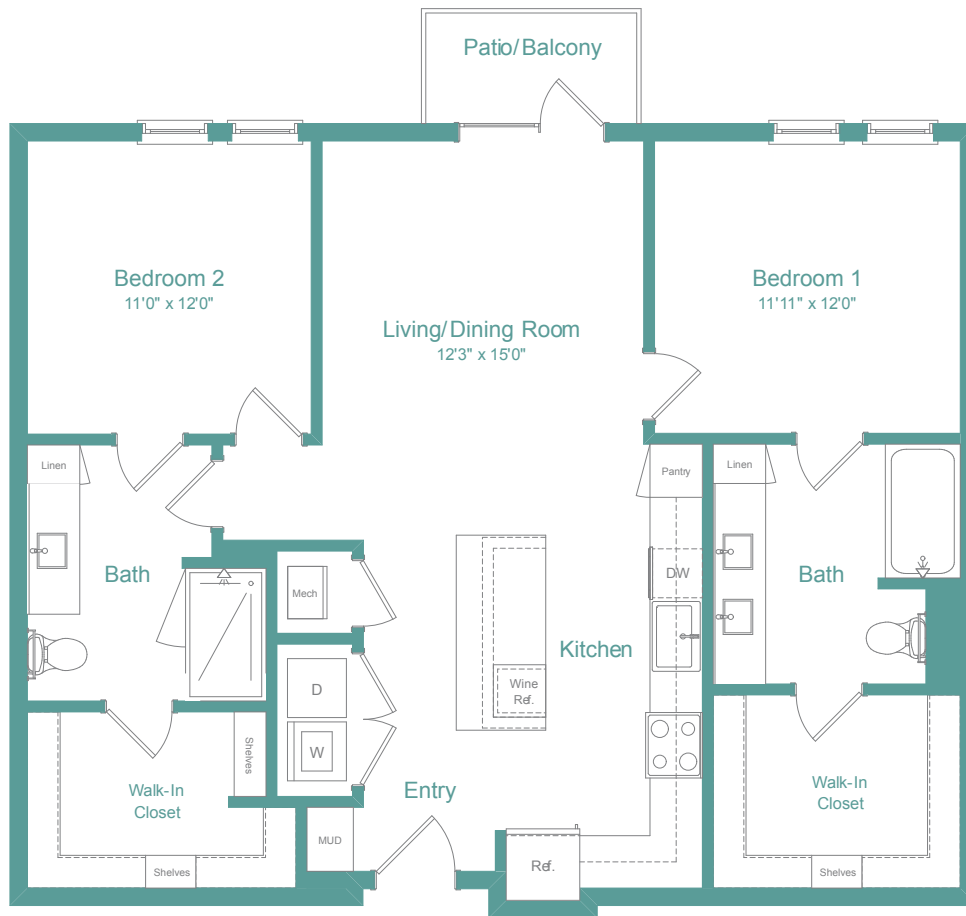

B4C

2 BED | 2 BATH

1158

SQ. FT.

	5500 Broadway San Antonio, TX 78209
	livemagnoliaheights.com

Floor plans are artist's rendering. All dimensions are approximate. Actual product and specifications may vary in dimension or detail. Not all features are available in every apartment. Prices and availability are subject to change. Please see a representative for details.