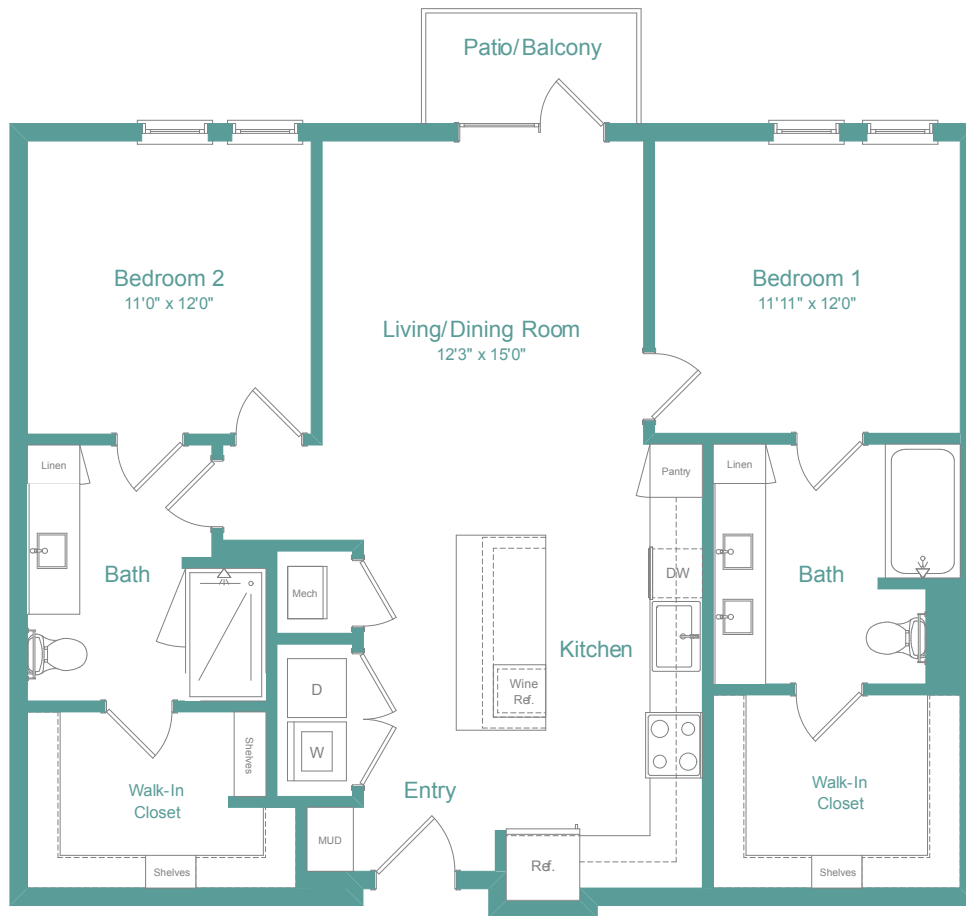

B4B

2 BED | 2 BATH

1145

SQ. FT.

	5500 Broadway San Antonio, TX 78209
	livemagnoliaheights.com

Floor plans are artist's rendering. All dimensions are approximate. Actual product and specifications may vary in dimension or detail. Not all features are available in every apartment. Prices and availability are subject to change. Please see a representative for details.