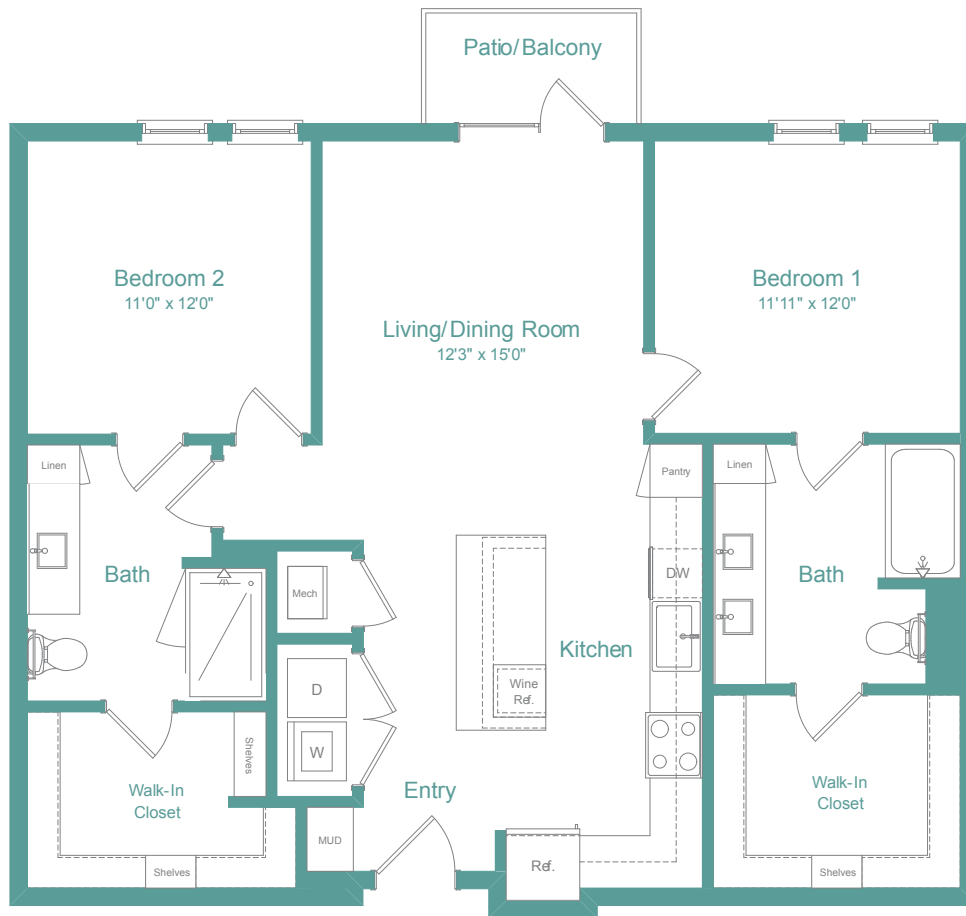

B4A

2 BED | 2 BATH

1130

SQ. FT.

	5500 Broadway San Antonio, TX 78209
	livemagnoliaheights.com

Floor plans are artist's rendering. All dimensions are approximate. Actual product and specifications may vary in dimension or detail. Not all features are available in every apartment. Prices and availability are subject to change. Please see a representative for details.