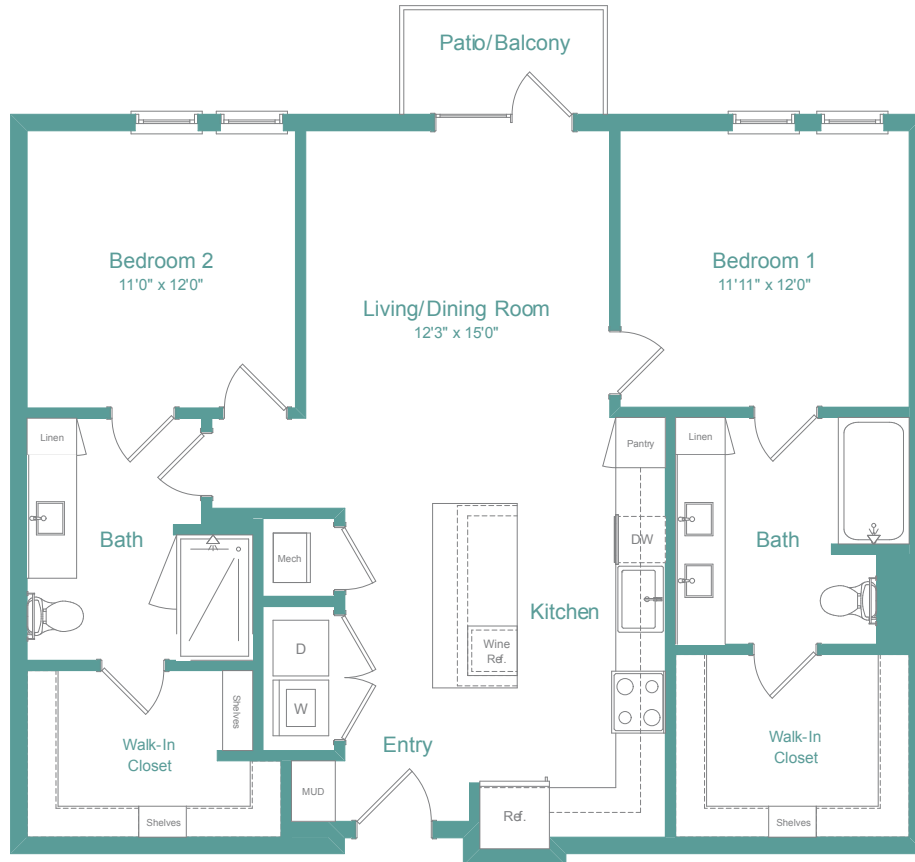

B4

2 BED | 2 BATH

1077

SQ. FT.

	5500 Broadway San Antonio, TX 78209
	livemagnoliaheights.com

Floor plans are artist's rendering. All dimensions are approximate. Actual product and specifications may vary in dimension or detail. Not all features are available in every apartment. Prices and availability are subject to change. Please see a representative for details.