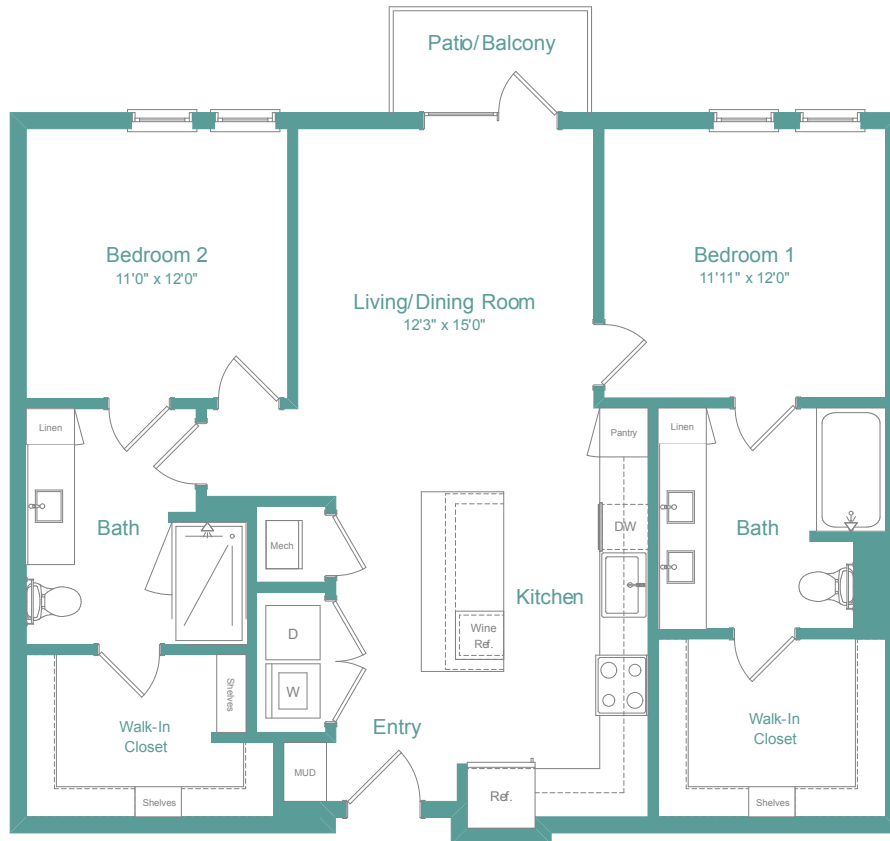

B4 ANSI

2 BED | 2 BATH

1188

SQ. FT.

	5500 Broadway San Antonio, TX 78209
	livemagnoliaheights.com

Floor plans are artist's rendering. All dimensions are approximate. Actual product and specifications may vary in dimension or detail. Not all features are available in every apartment. Prices and availability are subject to change. Please see a representative for details.