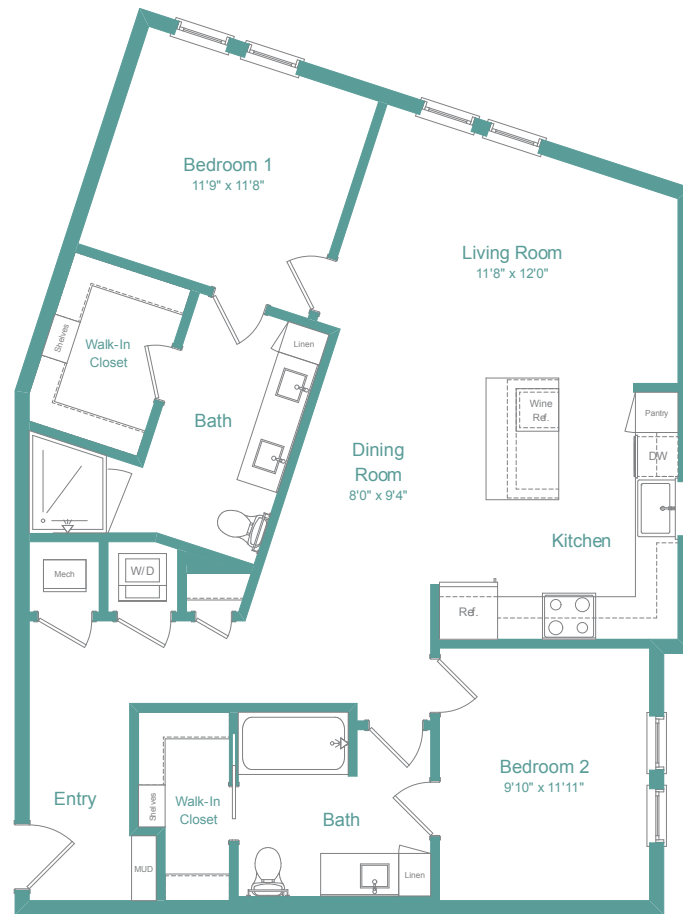

# B3

2 BED | 2 BATH

# 1136

SQ. FT.

	5500 Broadway   San Antonio, TX 78209
	<a href="http://livemagnoliaheights.com">livemagnoliaheights.com</a>

Floor plans are artist's rendering. All dimensions are approximate. Actual product and specifications may vary in dimension or detail. Not all features are available in every apartment. Prices and availability are subject to change. Please see a representative for details.