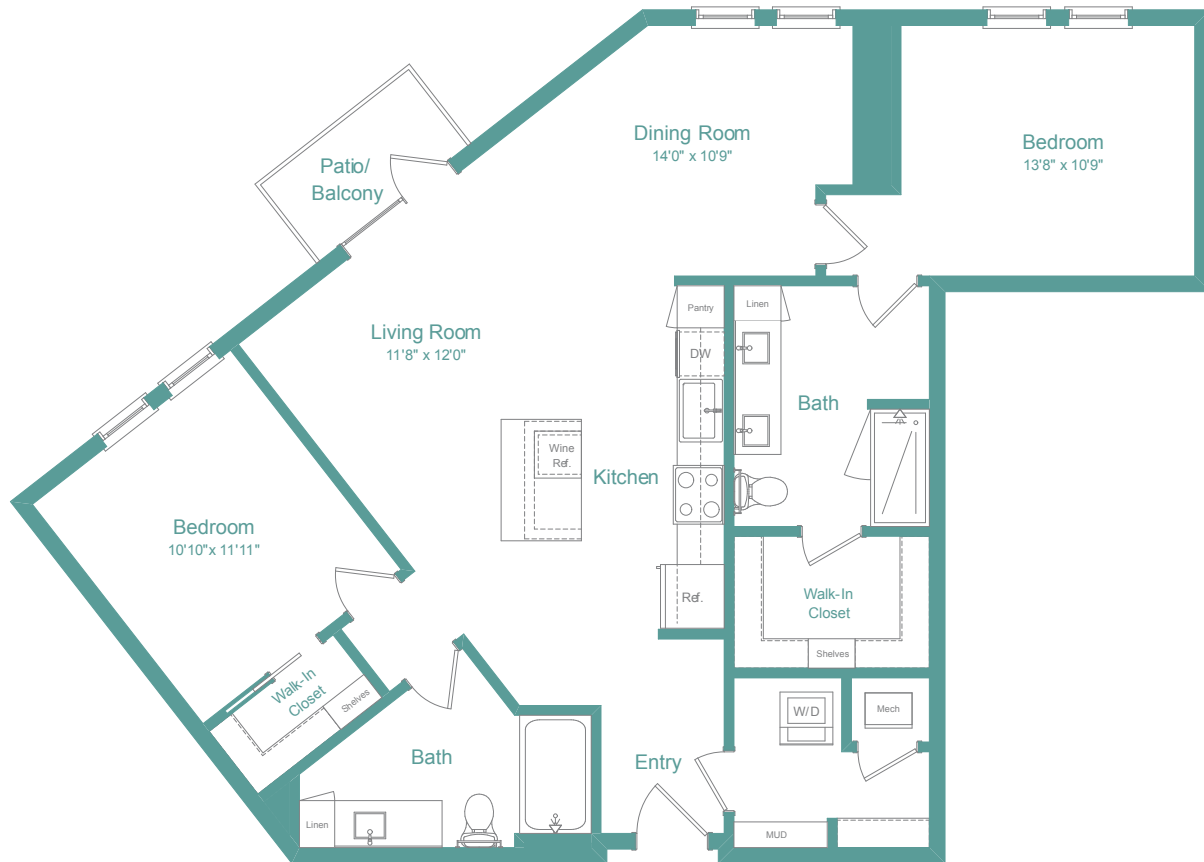

B2

2 BED | 2 BATH

1172

SQ. FT.

| | |
|---|--|
|  | 5500 Broadway San Antonio, TX 78209 |
| | livemagnoliaheights.com |

Floor plans are artist's rendering. All dimensions are approximate. Actual product and specifications may vary in dimension or detail. Not all features are available in every apartment. Prices and availability are subject to change. Please see a representative for details.