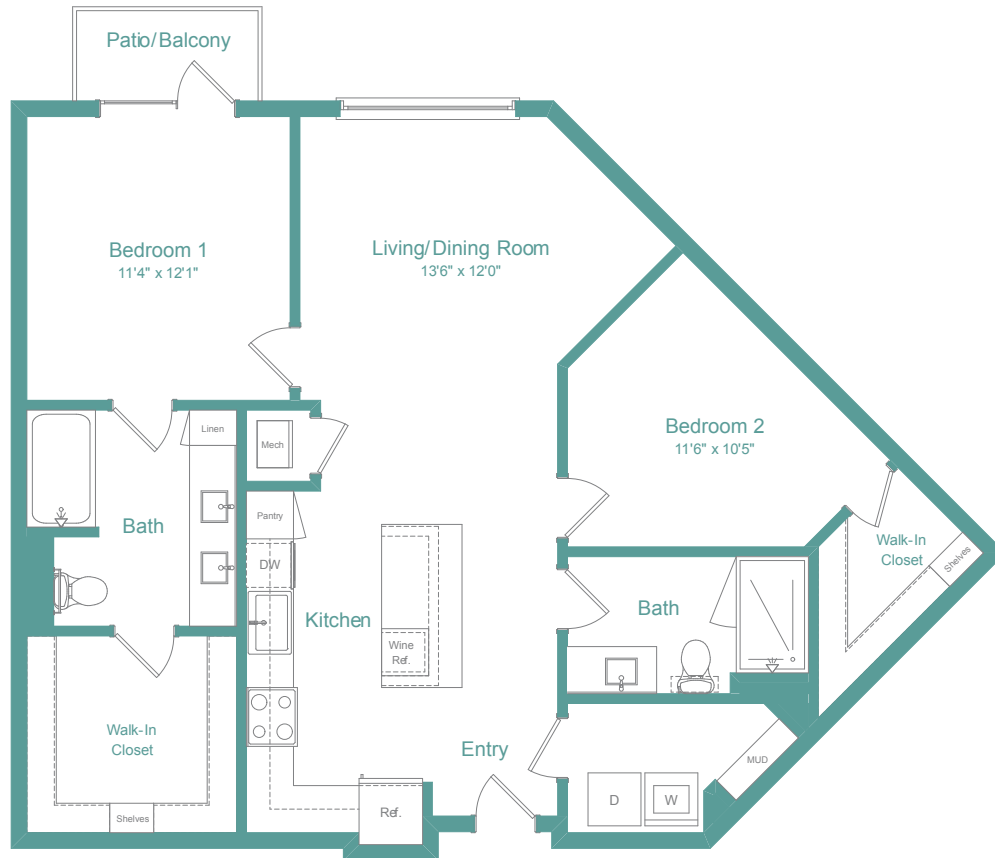

# B1

2 BED | 2 BATH

# 1049

SQ. FT.

	5500 Broadway   San Antonio, TX 78209
	<a href="http://livemagnoliaheights.com">livemagnoliaheights.com</a>

*Floor plans are artist's rendering. All dimensions are approximate. Actual product and specifications may vary in dimension or detail. Not all features are available in every apartment. Prices and availability are subject to change. Please see a representative for details.*