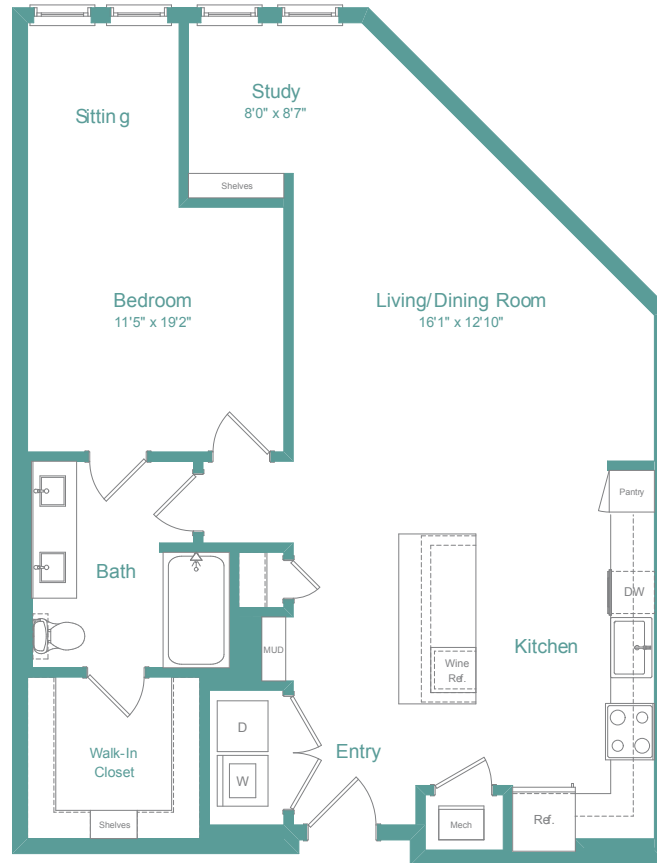

A9

1 BED | 1 BATH

977

SQ. FT.

	5500 Broadway San Antonio, TX 78209
	livemagnoliaheights.com

Floor plans are artist's rendering. All dimensions are approximate. Actual product and specifications may vary in dimension or detail. Not all features are available in every apartment. Prices and availability are subject to change. Please see a representative for details.