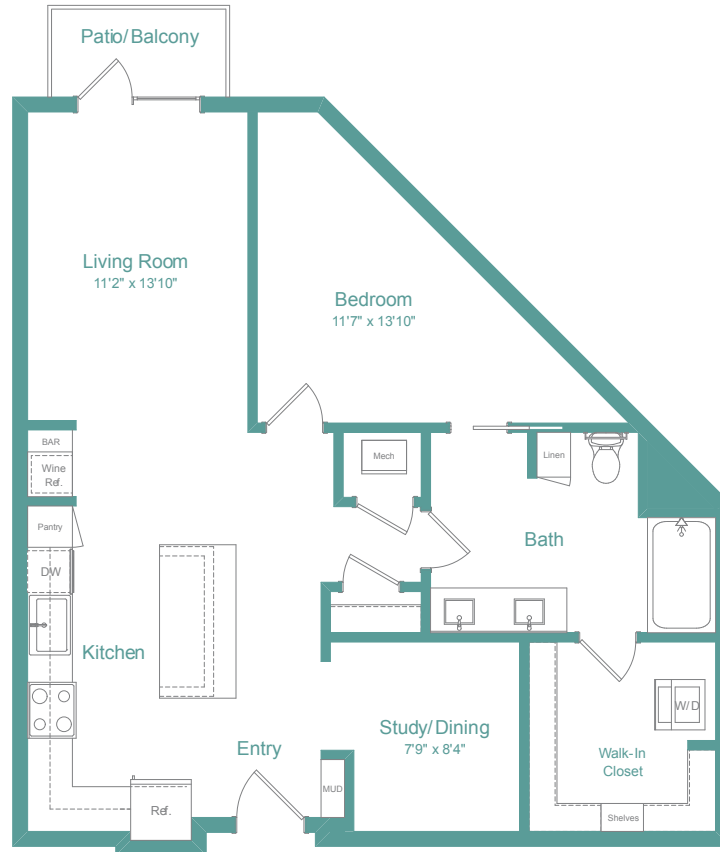

# A8

1 BED | 1 BATH

# 887

SQ. FT.

5500 Broadway | San Antonio, TX 78209

[livemagnoliaheights.com](http://livemagnoliaheights.com)

*Floor plans are artist's rendering. All dimensions are approximate. Actual product and specifications may vary in dimension or detail. Not all features are available in every apartment. Prices and availability are subject to change. Please see a representative for details.*