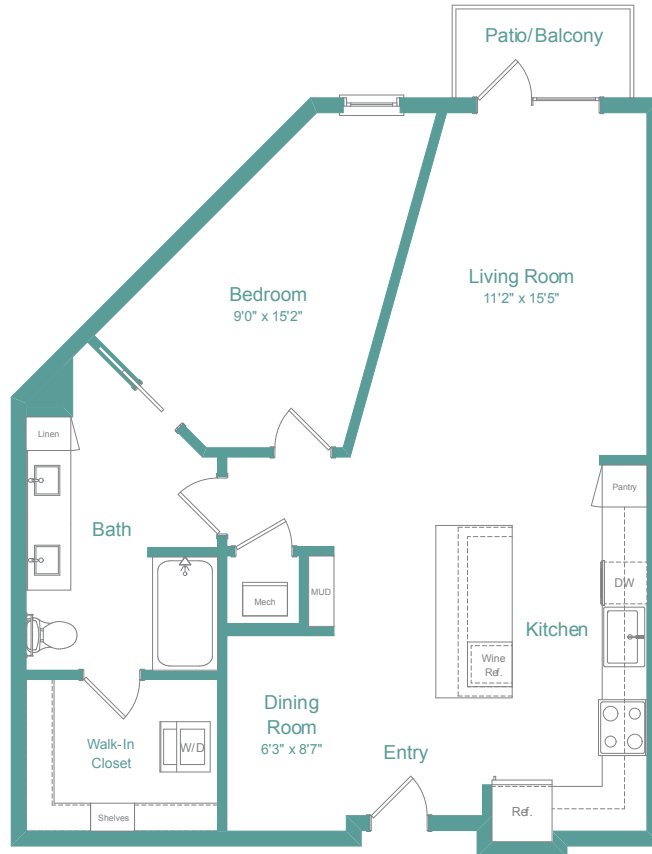

# A7

1 BED | 1 BATH

# 861

SQ. FT.

|   |  |
|---|--|
|  | 5500 Broadway   San Antonio, TX 78209                                |
|   | <a href="http://livemagnoliaheights.com">livemagnoliaheights.com</a> |

*Floor plans are artist's rendering. All dimensions are approximate. Actual product and specifications may vary in dimension or detail. Not all features are available in every apartment. Prices and availability are subject to change. Please see a representative for details.*