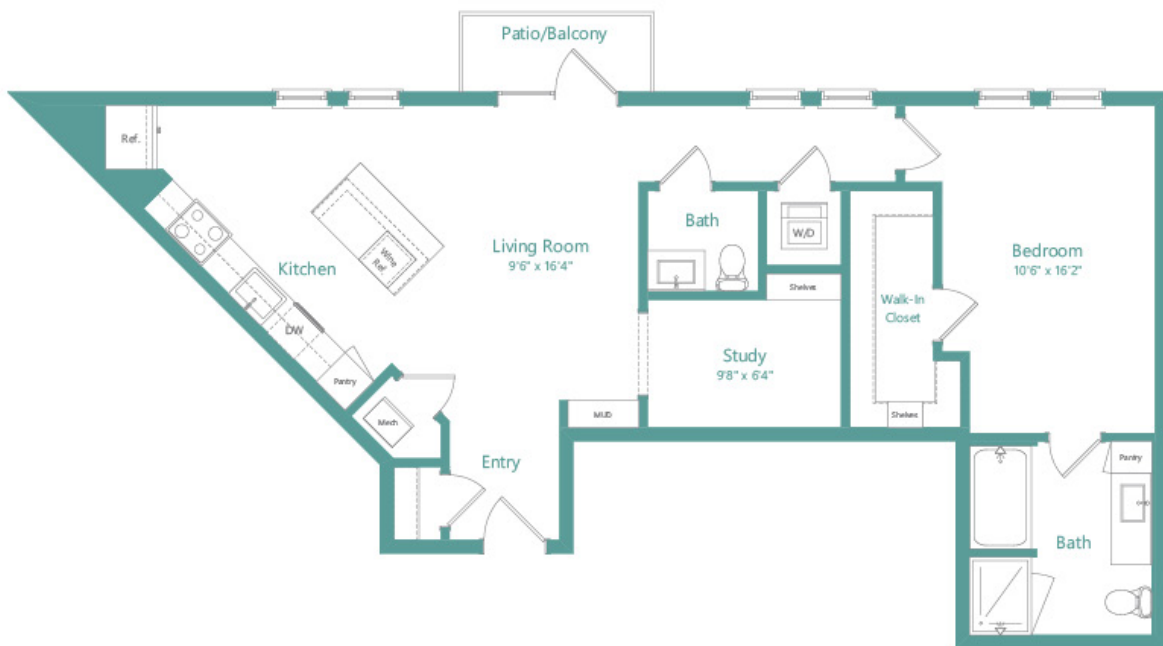

# A6

1 BED | 1 BATH

# 955

SQ. FT.

	5500 Broadway   San Antonio, TX 78209
	<a href="http://livemagnoliaheights.com">livemagnoliaheights.com</a>

*Floor plans are artist's rendering. All dimensions are approximate. Actual product and specifications may vary in dimension or detail. Not all features are available in every apartment. Prices and availability are subject to change. Please see a representative for details.*