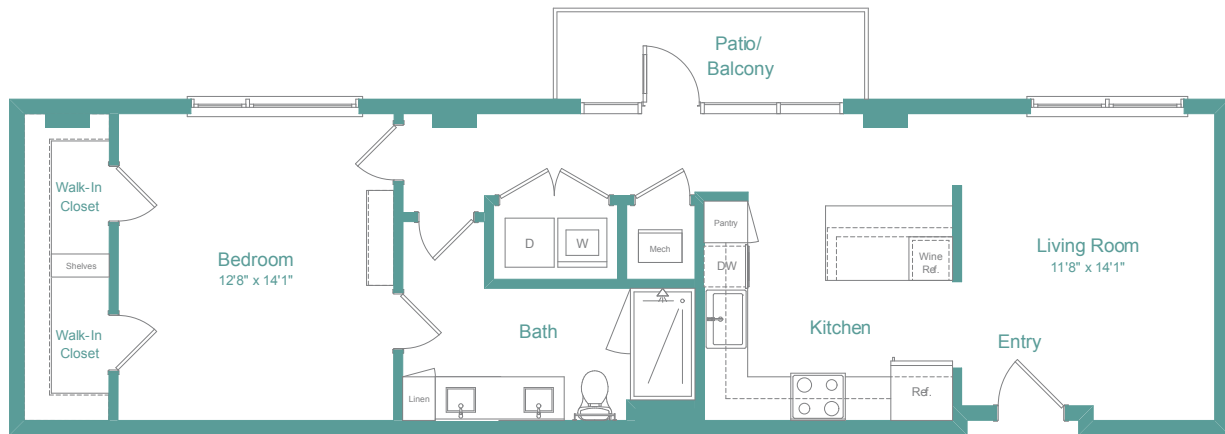

A5A

1 BED | 1 BATH

774

SQ. FT.

	5500 Broadway San Antonio, TX 78209
	livemagnoliaheights.com

Floor plans are artist's rendering. All dimensions are approximate. Actual product and specifications may vary in dimension or detail. Not all features are available in every apartment. Prices and availability are subject to change. Please see a representative for details.