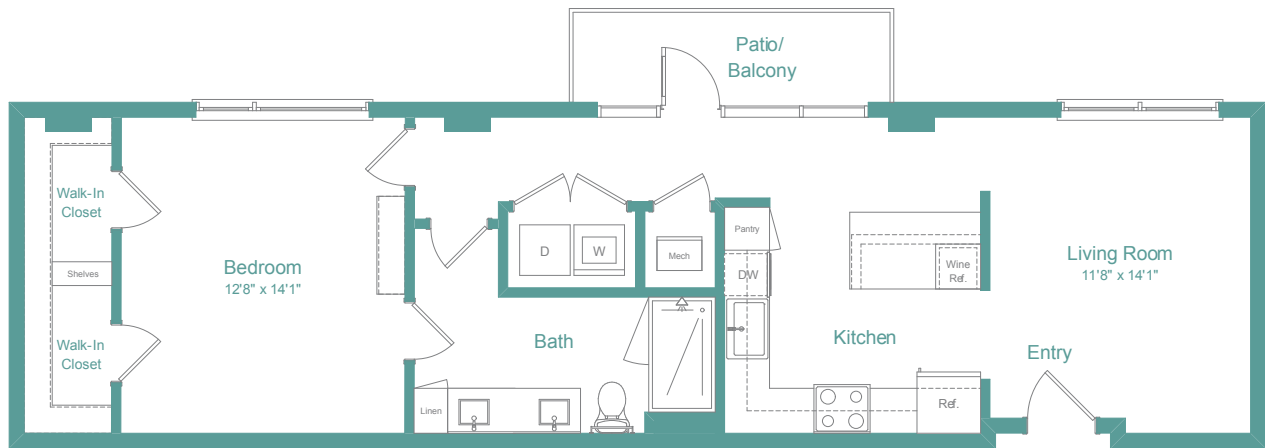

A5

1 BED | 1 BATH

827

SQ. FT.

	5500 Broadway San Antonio, TX 78209
	livemagnoliaheights.com

Floor plans are artist's rendering. All dimensions are approximate. Actual product and specifications may vary in dimension or detail. Not all features are available in every apartment. Prices and availability are subject to change. Please see a representative for details.