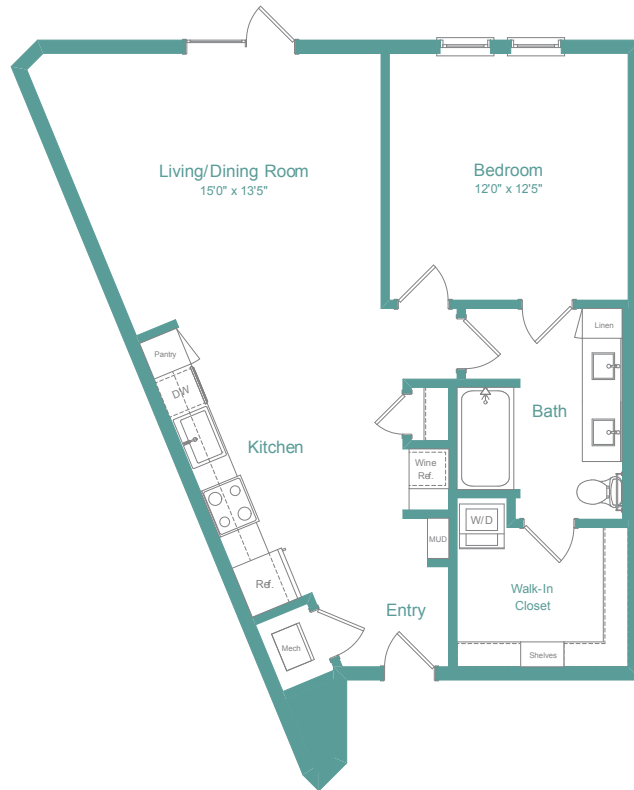

# A4

1 BED | 1 BATH

# 832

SQ. FT.

	5500 Broadway   San Antonio, TX 78209
	<a href="http://livemagnoliaheights.com">livemagnoliaheights.com</a>

*Floor plans are artist's rendering. All dimensions are approximate. Actual product and specifications may vary in dimension or detail. Not all features are available in every apartment. Prices and availability are subject to change. Please see a representative for details.*