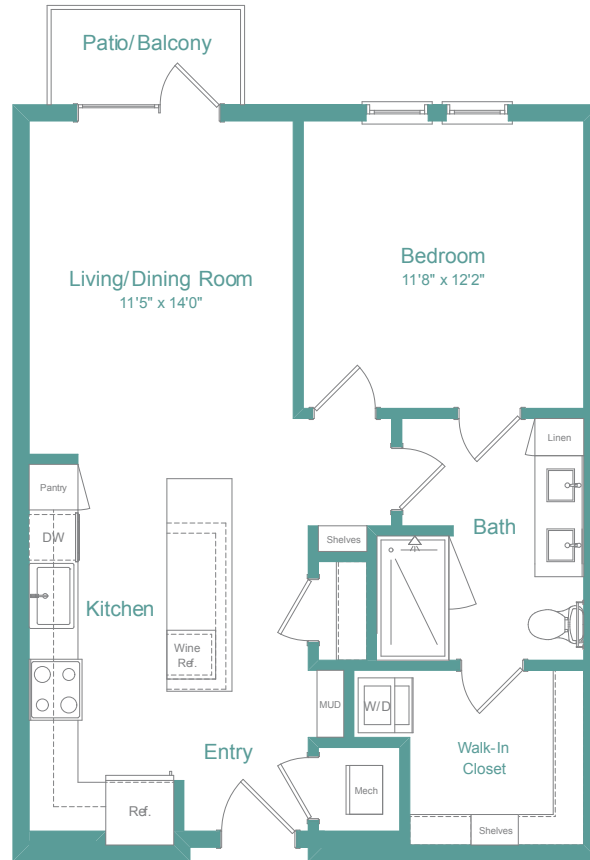

A3C

1 BED | 1 BATH

842

SQ. FT.

5500 Broadway | San Antonio, TX 78209

livemagnoliaheights.com

Floor plans are artist's rendering. All dimensions are approximate. Actual product and specifications may vary in dimension or detail. Not all features are available in every apartment. Prices and availability are subject to change. Please see a representative for details.