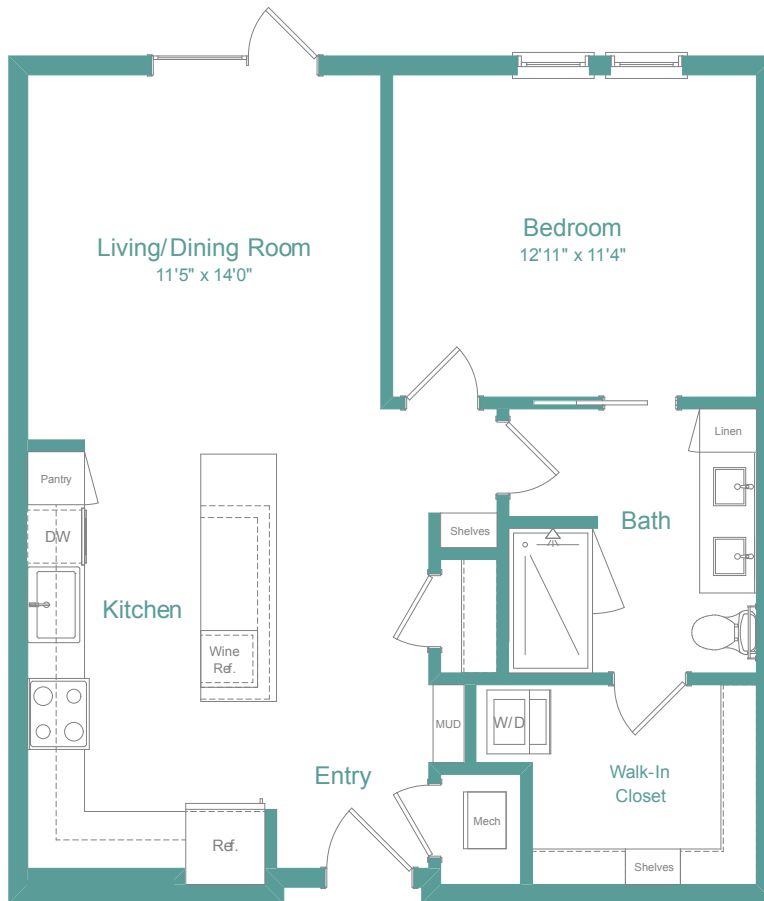

A3BN

1 BED | 1 BATH

821

SQ. FT.

5500 Broadway | San Antonio, TX 78209

livemagnoliaheights.com

Floor plans are artist's rendering. All dimensions are approximate. Actual product and specifications may vary in dimension or detail. Not all features are available in every apartment. Prices and availability are subject to change. Please see a representative for details.