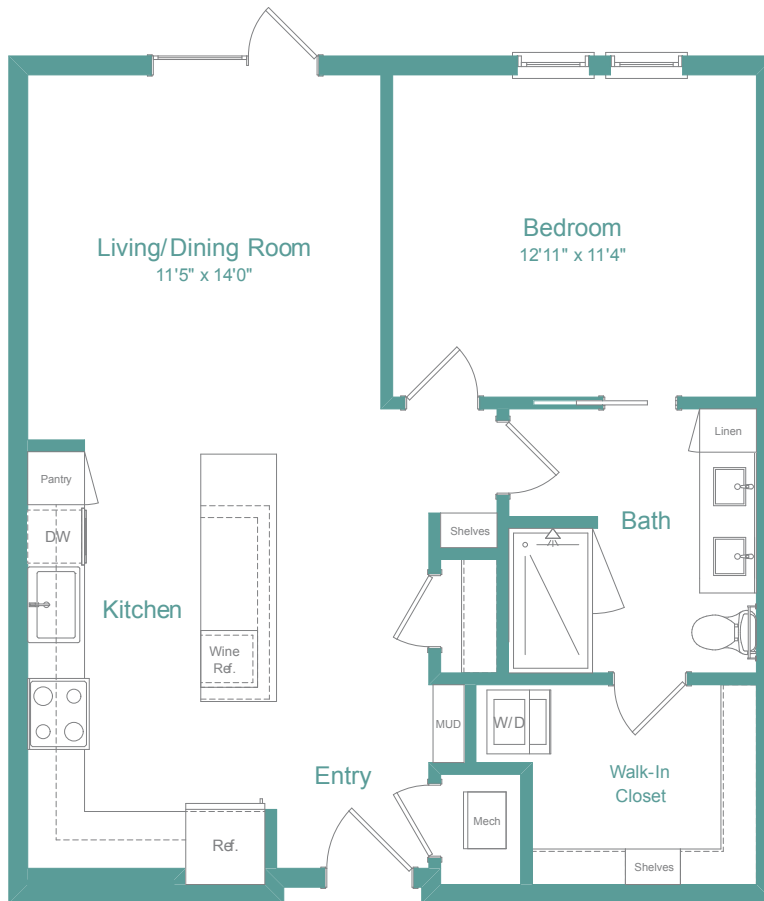

A3B

1 BED | 1 BATH

780

SQ. FT.

 <p>MAGNOLIA HEIGHTS</p>	5500 Broadway San Antonio, TX 78209
	livemagnoliaheights.com

Floor plans are artist's rendering. All dimensions are approximate. Actual product and specifications may vary in dimension or detail. Not all features are available in every apartment. Prices and availability are subject to change. Please see a representative for details.