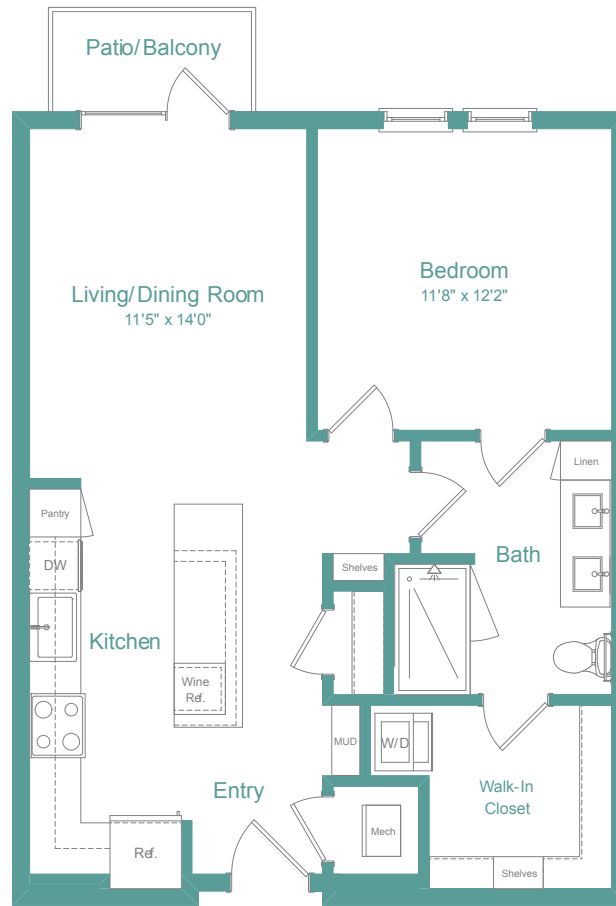

A3A

1 BED | 1 BATH

750

SQ. FT.

 <p>MAGNOLIA HEIGHTS</p>	5500 Broadway San Antonio, TX 78209
	livemagnoliaheights.com

Floor plans are artist's rendering. All dimensions are approximate. Actual product and specifications may vary in dimension or detail. Not all features are available in every apartment. Prices and availability are subject to change. Please see a representative for details.