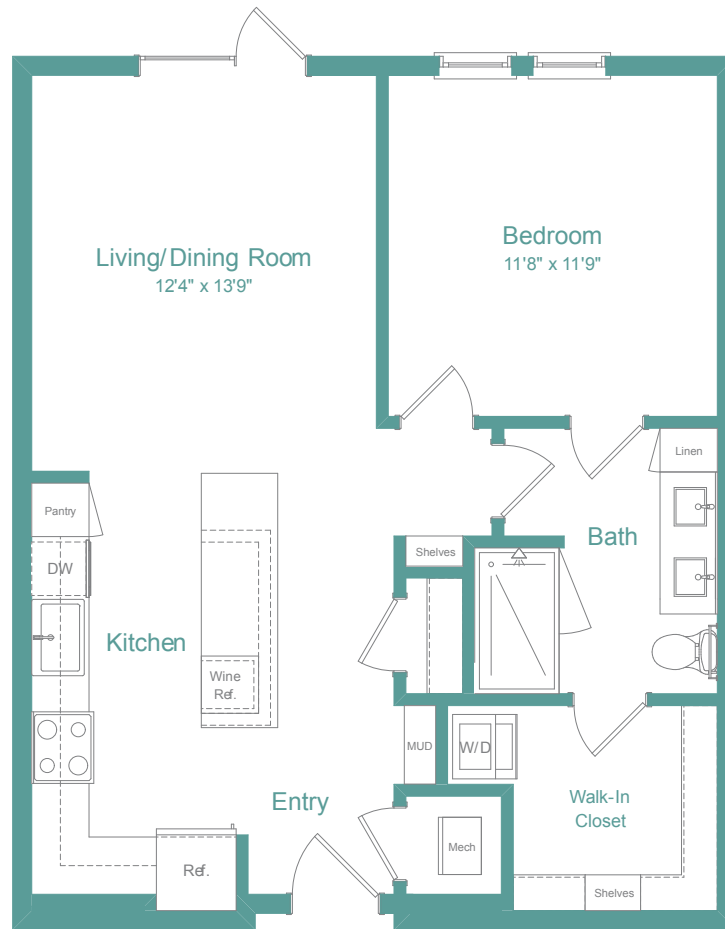

A3

1 BED | 1 BATH

751

SQ. FT.

	5500 Broadway San Antonio, TX 78209
	livemagnoliaheights.com

Floor plans are artist's rendering. All dimensions are approximate. Actual product and specifications may vary in dimension or detail. Not all features are available in every apartment. Prices and availability are subject to change. Please see a representative for details.