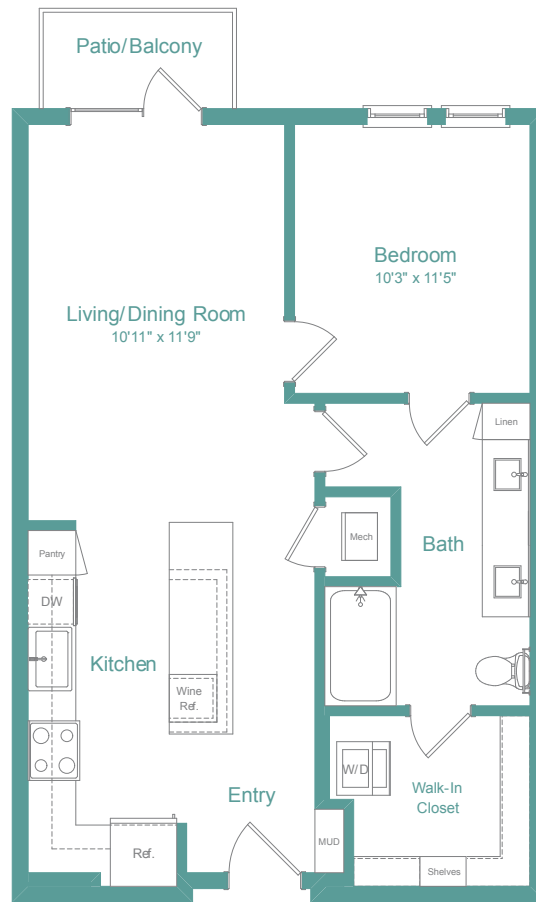

# A2

1 BED | 1 BATH

# 727

SQ. FT.

	5500 Broadway   San Antonio, TX 78209
	<a href="http://livemagnoliaheights.com">livemagnoliaheights.com</a>

*Floor plans are artist's rendering. All dimensions are approximate. Actual product and specifications may vary in dimension or detail. Not all features are available in every apartment. Prices and availability are subject to change. Please see a representative for details.*