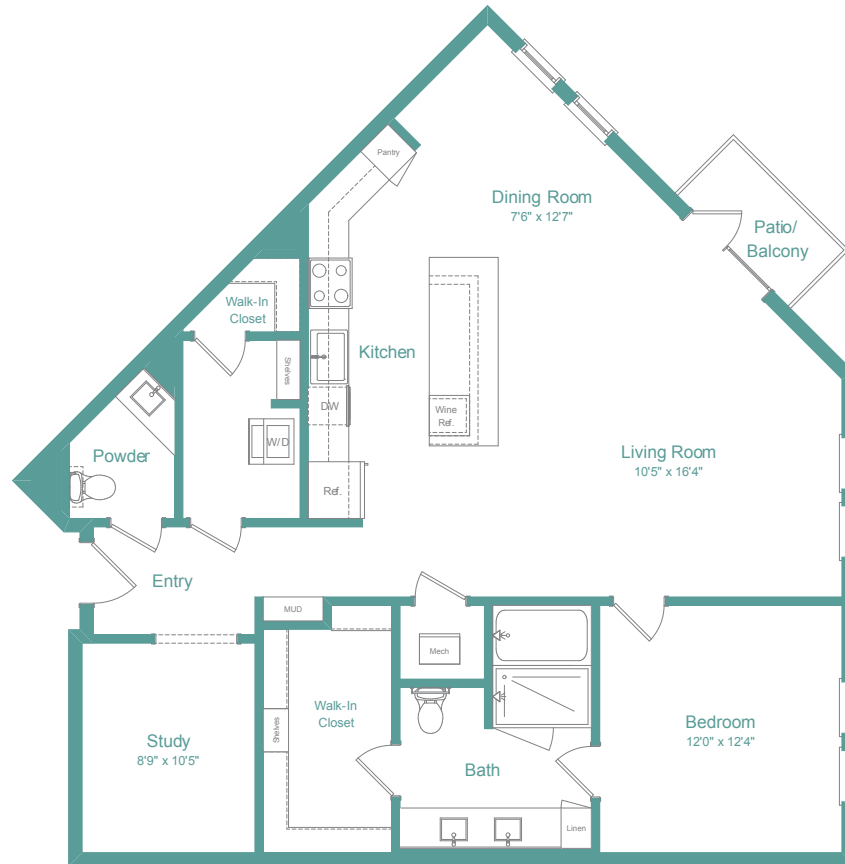

A16A

1 BED | 1.5 BATH

1284

SQ. FT.

	5500 Broadway San Antonio, TX 78209
	livemagnoliaheights.com

Floor plans are artist's rendering. All dimensions are approximate. Actual product and specifications may vary in dimension or detail. Not all features are available in every apartment. Prices and availability are subject to change. Please see a representative for details.