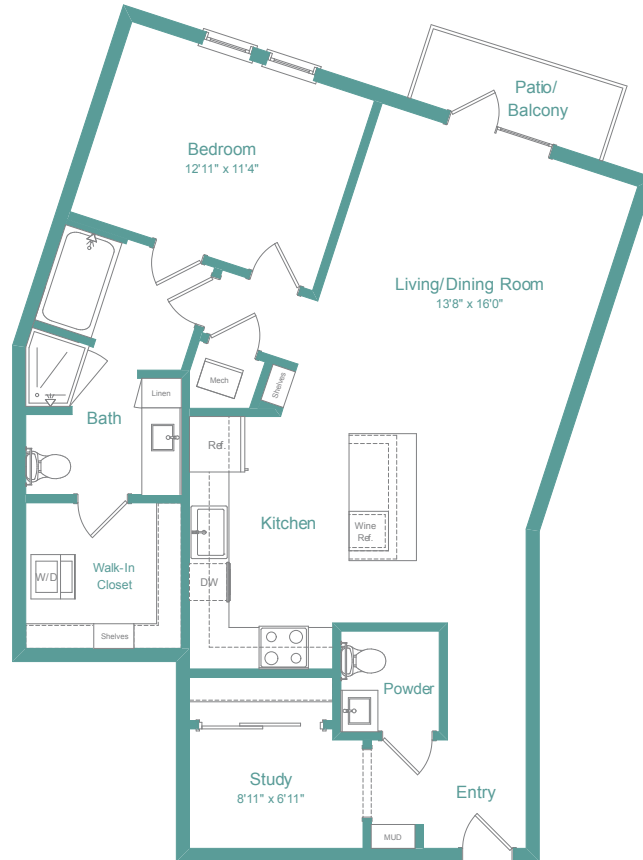

A14

1 BED | 1 BATH

977

SQ. FT.

	5500 Broadway San Antonio, TX 78209
	livemagnoliaheights.com

Floor plans are artist's rendering. All dimensions are approximate. Actual product and specifications may vary in dimension or detail. Not all features are available in every apartment. Prices and availability are subject to change. Please see a representative for details.