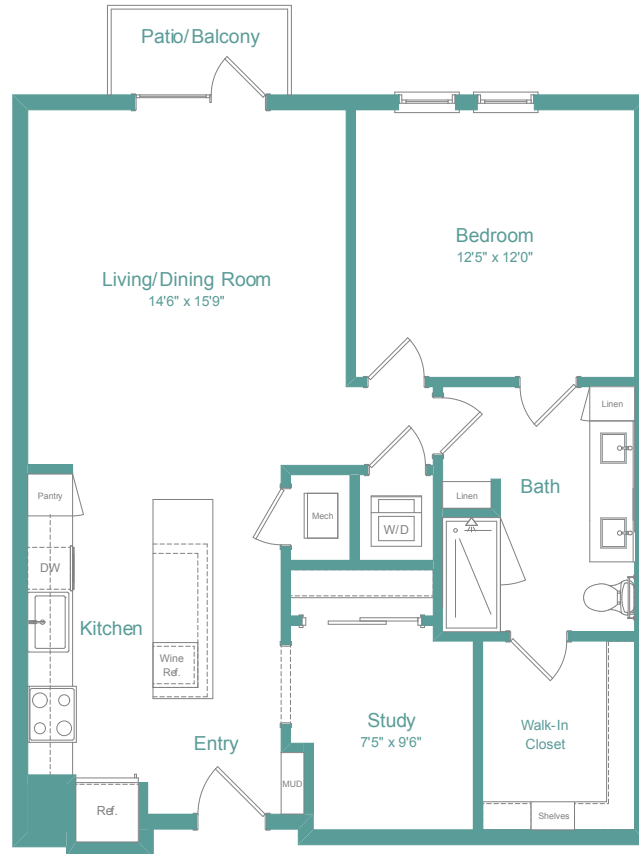

A12 ANSI

1 BED | 1 BATH

987

SQ. FT.

5500 Broadway | San Antonio, TX 78209

livemagnoliaheights.com

Floor plans are artist's rendering. All dimensions are approximate. Actual product and specifications may vary in dimension or detail. Not all features are available in every apartment. Prices and availability are subject to change. Please see a representative for details.