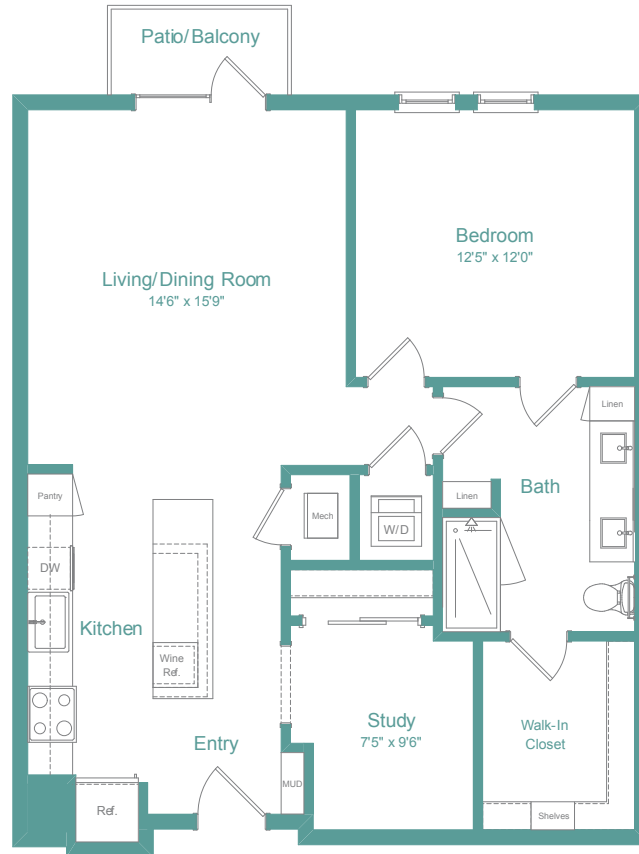

# A12

1 BED | 1 BATH

# 987

SQ. FT.

5500 Broadway | San Antonio, TX 78209

[livemagnoliaheights.com](http://livemagnoliaheights.com)

*Floor plans are artist's rendering. All dimensions are approximate. Actual product and specifications may vary in dimension or detail. Not all features are available in every apartment. Prices and availability are subject to change. Please see a representative for details.*