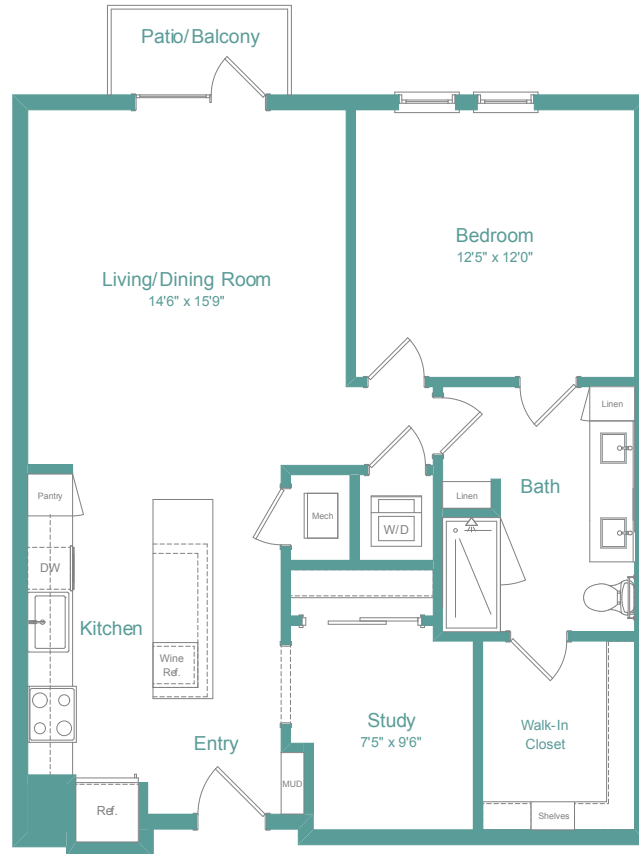

# A10

1 BED | 1 BATH

# 922

SQ. FT.

5500 Broadway | San Antonio, TX 78209

[livemagnoliaheights.com](http://livemagnoliaheights.com)

*Floor plans are artist's rendering. All dimensions are approximate. Actual product and specifications may vary in dimension or detail. Not all features are available in every apartment. Prices and availability are subject to change. Please see a representative for details.*